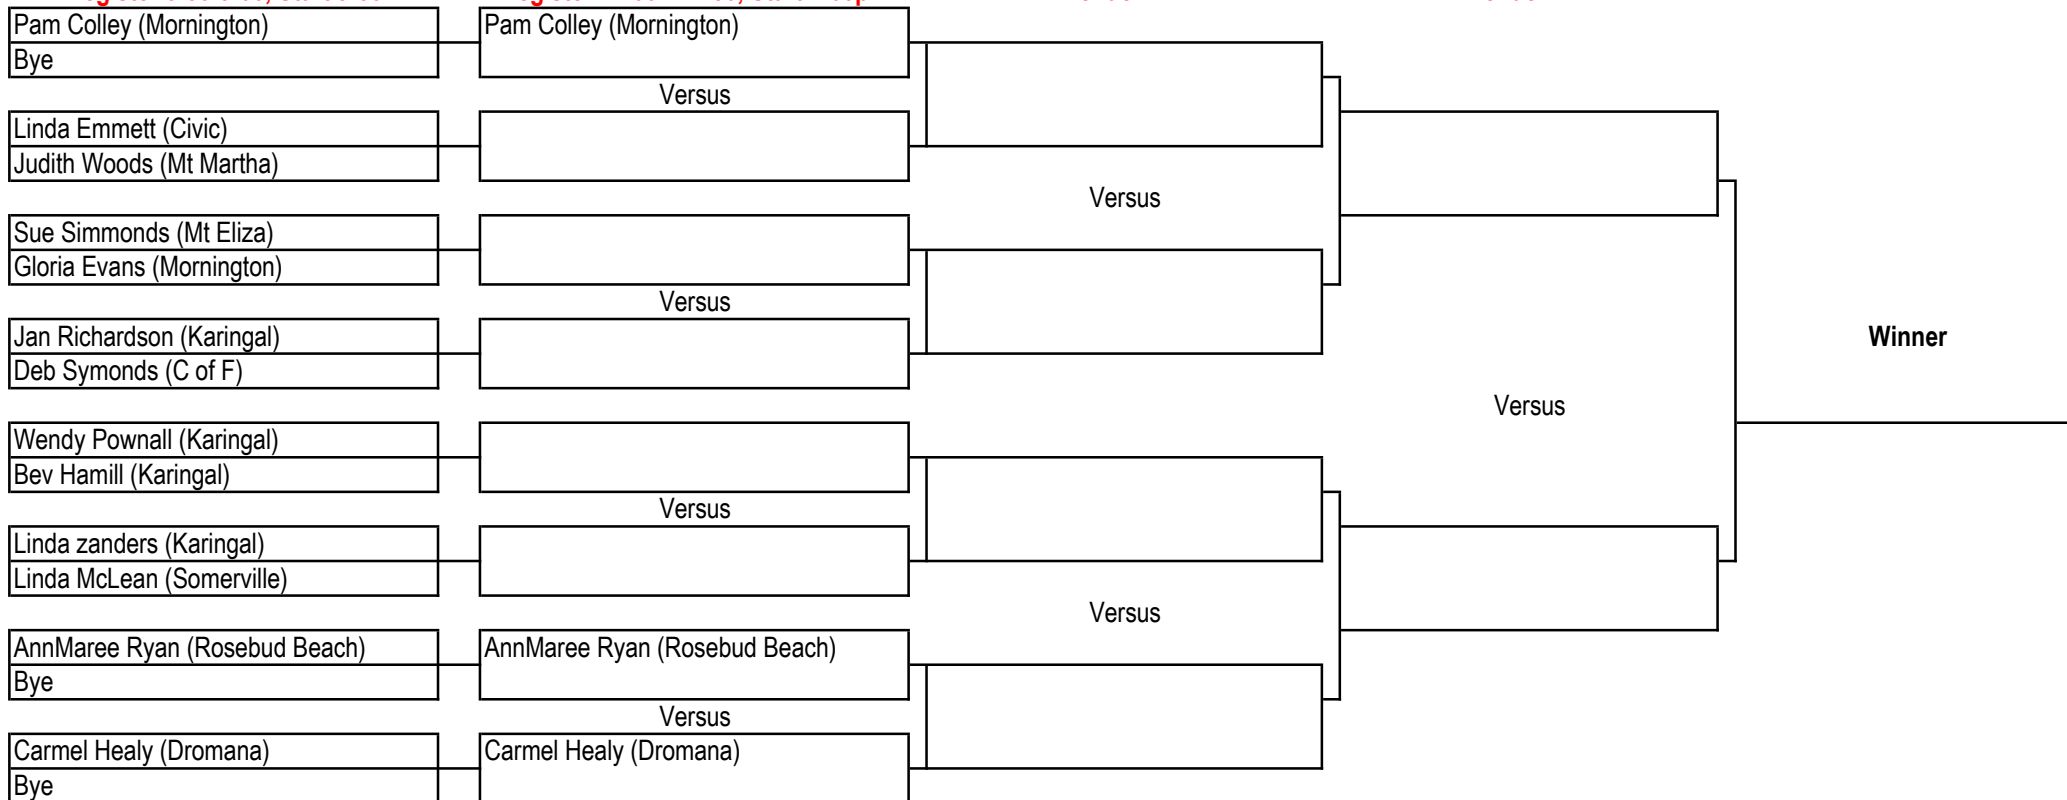

MPBR State Women's 60+ Pairs Knockout Rounds Draw 2021-22 Rev 1

Date of Draw 19/11/2021

Venue Rounds 1 & 2: Balnarring BC

Format: 15 Ends, 2-2-2-2

ROUND 1

Date of Play

Sunday 28th November

Register 8:30-9:00, Start 9:30

ROUND 2

Date of Play

Sunday 28th November

Register 12:00 - 12:30, Start 1:00pm

SEMI-FINAL

Date of Play

SUNDAY 12th December 2021

Venue TBA

FINAL

Date of Play

SUNDAY 12th December 2021

Venue TBA

LEAD	SKIP	LEAD	SKIP
Di Washfold	Carmel Healy (Dromana)	Lynette Taylor	Judith Woods (Mt Martha)
Peta Lehmann	Sue Simmonds (Mt Eliza)	Terri Mathews	Jan Richardson (Karingal)
Heather Hayes	Pam Colley (Mornington)	Ana Mateos	Linda zanders (Karingal)
Paula Pumpa	Gloria Evans (Mornington)	Robyn King	Wendy Pownall (Karingal)
Lesley Fernandez	Deb Symonds (C of F)	Sandra Attard	Bev Hamill (Karingal)
Marianne Hill	Linda Emmett (Civic)		
Alexa Kinnane	Linda McLean (Somerville)		
Gwen Butler	AnnMaree Ryan (Rosebud Beach)		