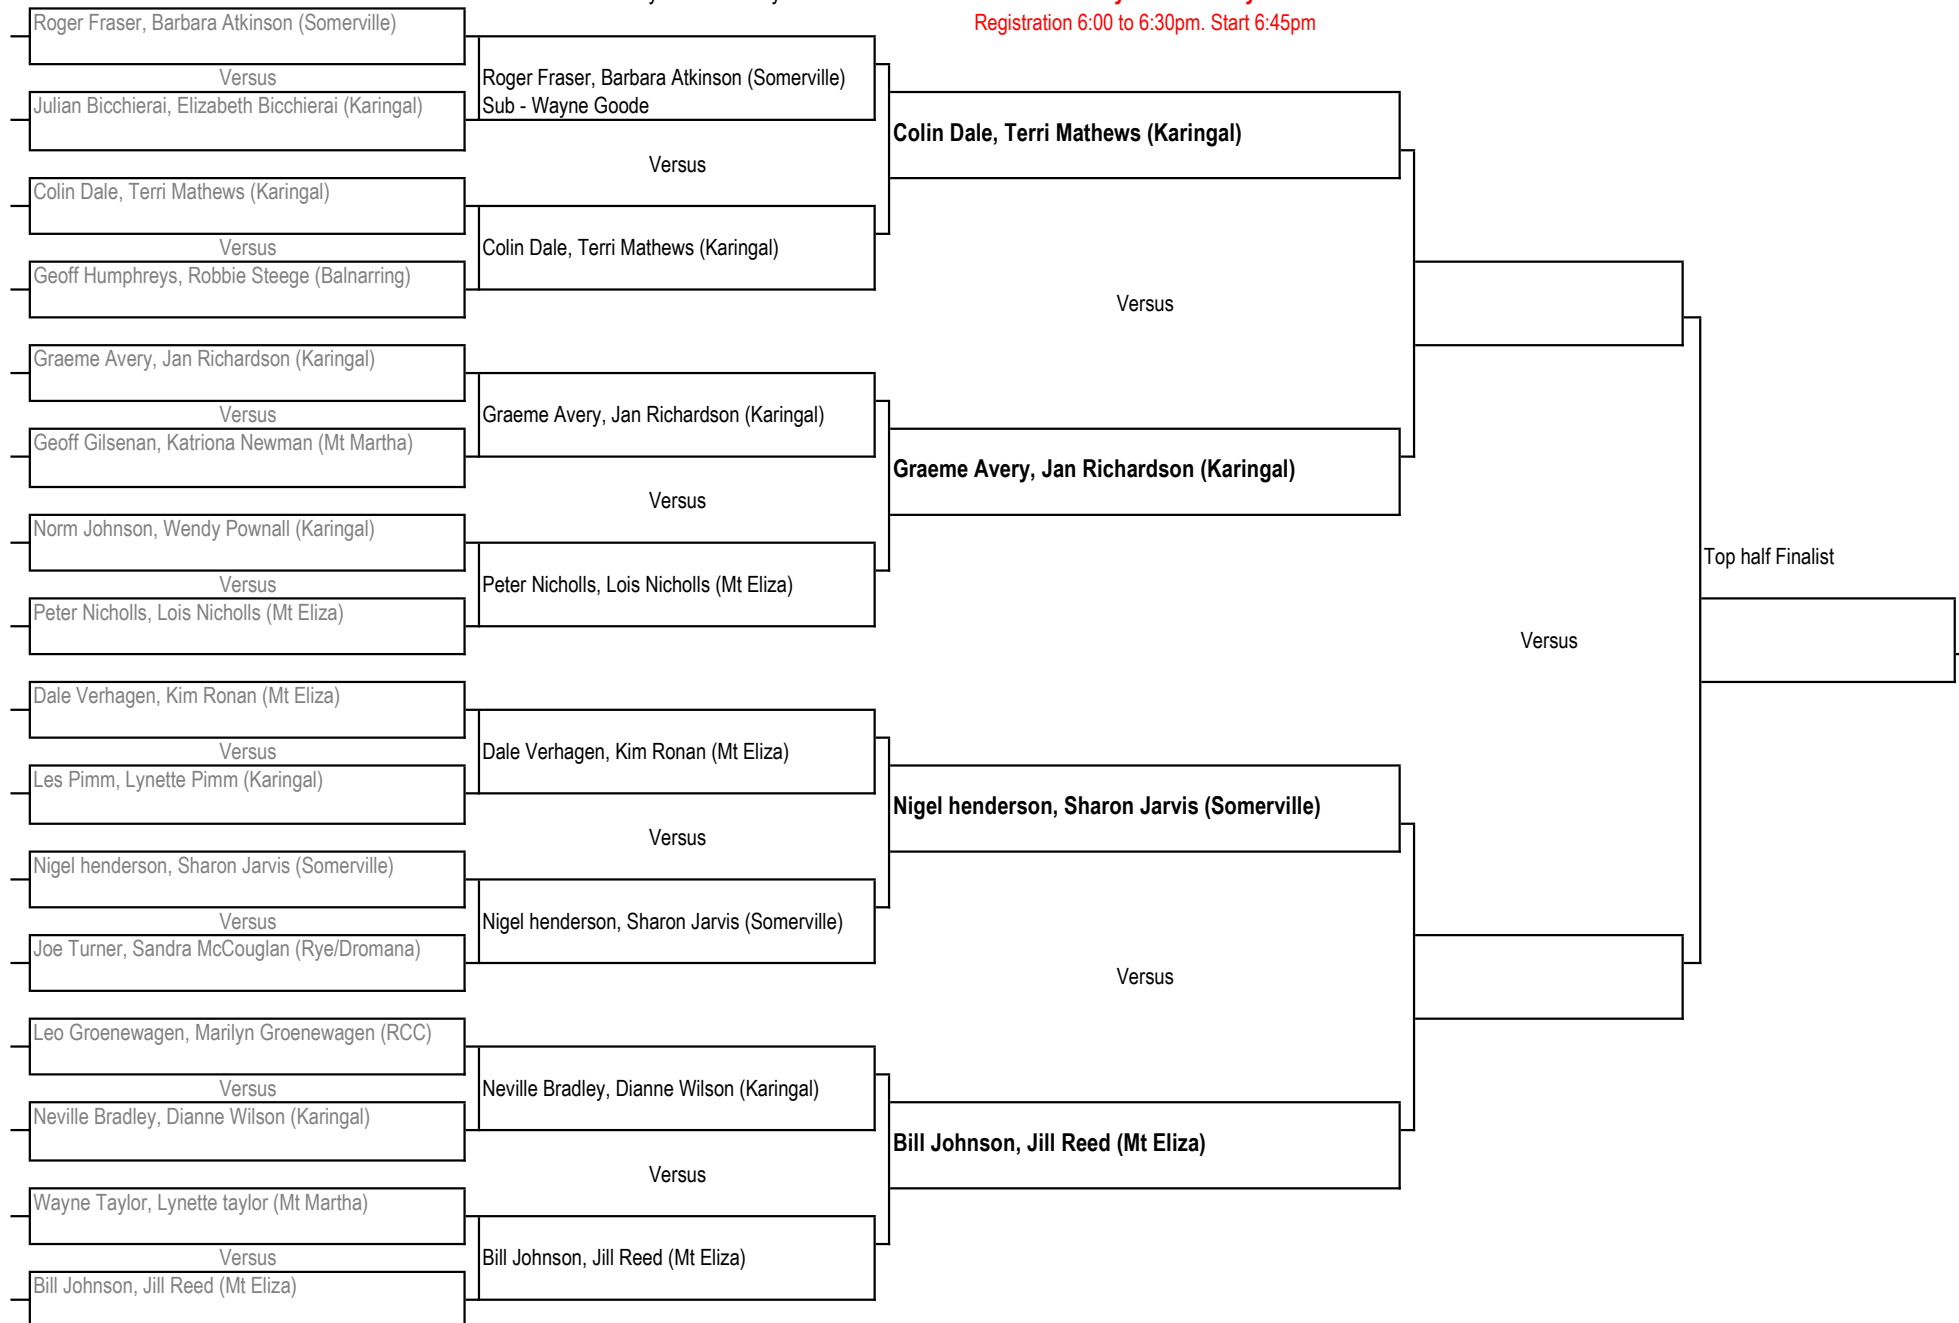

MPB Region Mixed Pairs Draw 2021-22 - Top Half R4

VENUE: MT ELIZA BC for Rounds 1 to 4

Venue: Karingal BC

ROUND 2

Players

ROUND 3

Date of Play

Thursday 13th January

ROUND 4

Date of Play

Thursday 20th January

Registration 6:00 to 6:30pm. Start 6:45pm

SEMI-FINAL

Date of Play

TBA

FINAL

Date of Play

TBA

MPB Region Mixed Pairs Draw 2021-22 - Bottom Half R4

VENUE: MT ELIZA BC for Rounds 1 to 4

Venue: Karingal BC