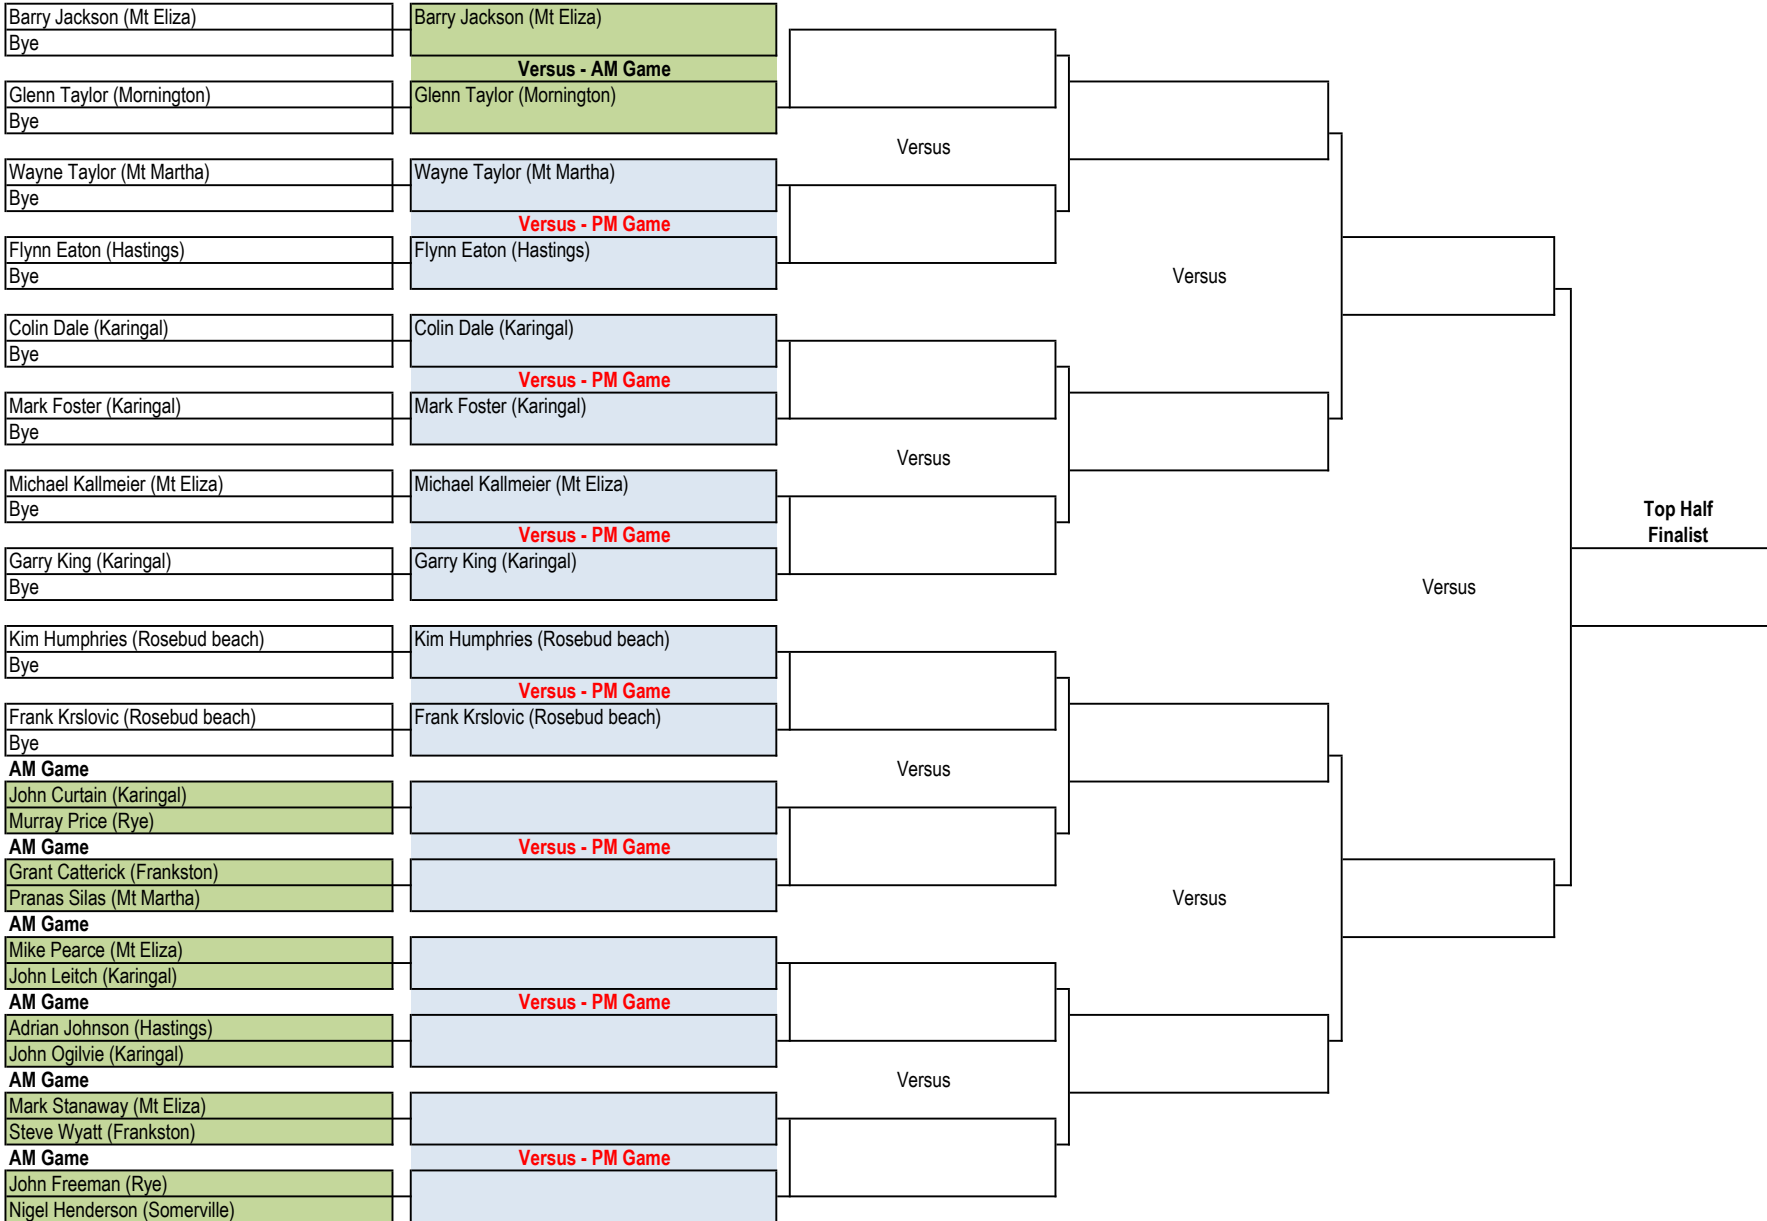

MPBR Men's Singles Draw 2021-22 - TOP HALF

Format: 25 Shots Up - Knockout

Date of Draw 17/01/2022

ROUND 1
Date of Play
Sunday 30th January

ROUND 2
Date of Play
Sunday 30th January

ROUND 3
Date of Play
Sunday 6th February

ROUND 4
Date of Play
Sunday 6th February

SEMI-FINAL
Date of Play
TBA

FINAL
Date of Play
TBA

Venue: Mt Martha BC

Green Games - AM Registration 8:30-9:00am, Trial Ends 9:15am, game Start 9:30am (AM game Losers to mark PM Games)

Blue Games - PM Registration 12:00-12:30am, Trial Ends 12:45am, Game start 1:00pm Register 8:30-9:00am, Trial Ends 9:15am, Start 9:30 game Start 1:00pm

Top Half Finalist

Versus